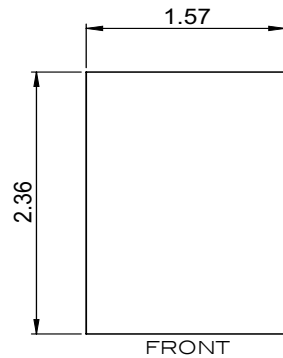

PP END CAPS, 22X65, 40X40, 40X60

PAGE 1 OF 1

22X65 END CAP

40X40 END CAP

40X60 END CAP

**TECHNICAL SPECIFICATIONS**

Part Number	22X65:18000324, 40X40:18000305, 40X60:18000304
Material	Polypropylene
Colors	<ul style="list-style-type: none"> <li>• Gray</li> <li>• Black</li> </ul>
Compatible Mounting Rails	TRA-MAGE SunFIXINGS <sup>®</sup> mounting rails