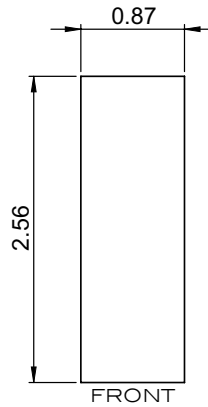

PP END CAPS, 22X65, 40X40, 40X60

PAGE 1 OF 1

22X65 END CAP

40X40 END CAP

40X60 END CAP

**TECHNICAL SPECIFICATIONS**

Part Number	22X65:18000324, 40X40:18000305, 40X60:18000304
Material	Polypropylene
Colors	<ul style="list-style-type: none"> <li>• Gray</li> <li>• Black</li> </ul>
Compatible Mounting Rails	TRA-MAGE SunFIXINGS <sup>®</sup> mounting rails

NOTE: Dimensions shown are in inches unless otherwise noted

CONNECTING TO ENERGY

**TRA-MAGE, INC.**  
1657 SOUTH 580 EAST, AMERICAN FORK, UT, 84003  
PH: (800) 606-8980 | sun.tra-mage.com