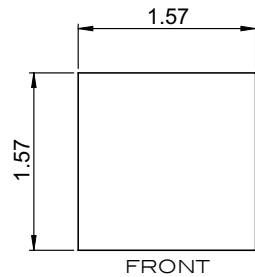

PP END CAPS, 22X65, 40X40, 40X60

PAGE 1 OF 1

22X65 END CAP

40X40 END CAP

40X60 END CAP

**TECHNICAL SPECIFICATIONS**

Part Number	22X65:18000324, 40X40:18000305, 40X60:18000304
Material	Polypropylene
Colors	<ul style="list-style-type: none"> <li>• Gray</li> <li>• Black</li> </ul>
Compatible Mounting Rails	TRA-MAGE SunFIXINGS <sup>®</sup> mounting rails