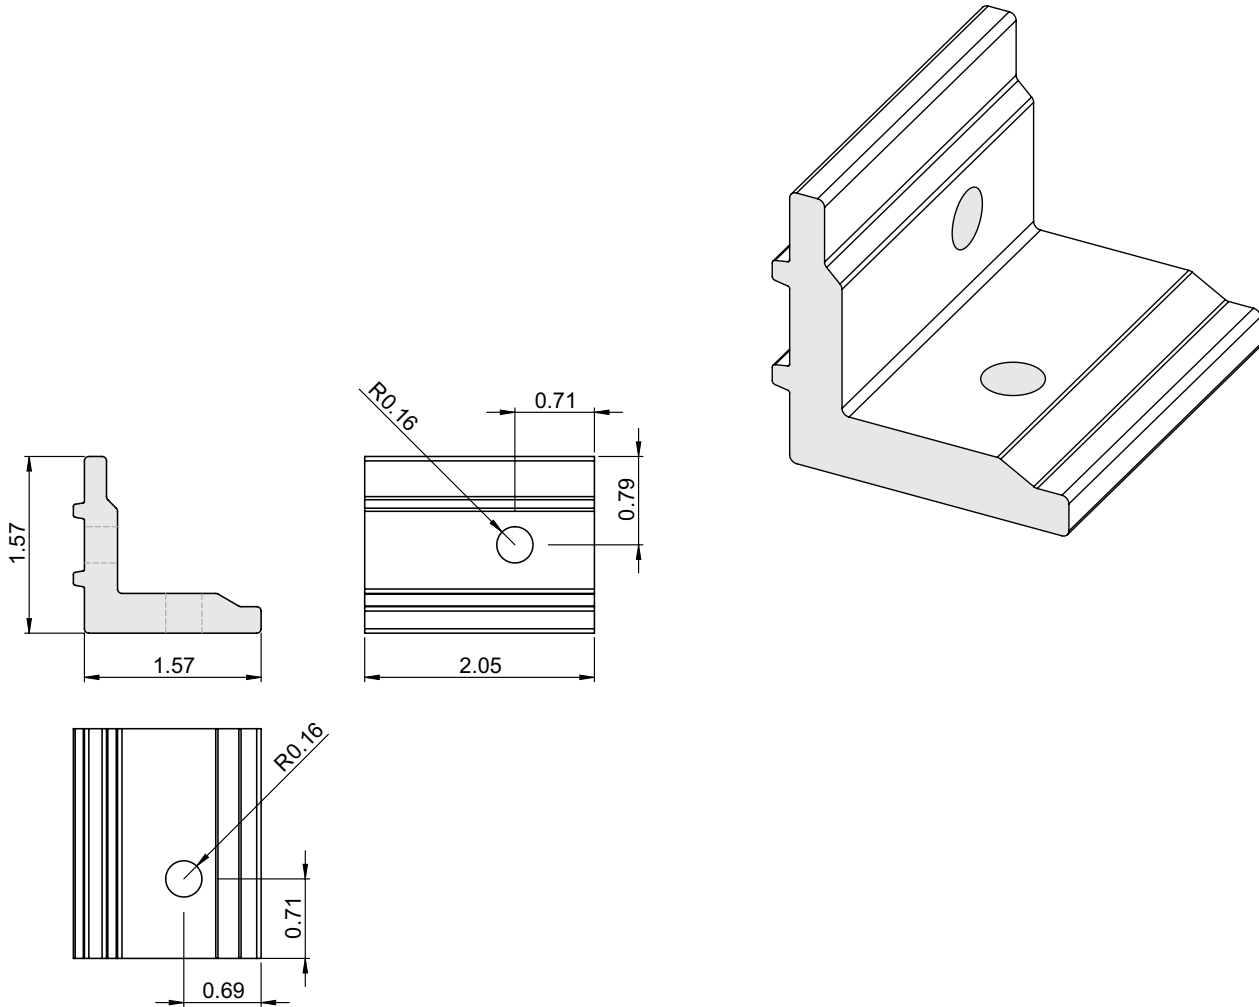

CROSS CONNECTOR KP01, 8.2MM

PAGE 1 OF 1

TECHNICAL SPECIFICATIONS

Article Number	74011001
Material	6063 T66 Aluminum
Finishes	Mill finish
Companion Parts	<ul style="list-style-type: none"> • All TRA-MAGE SunFIXINGS mounting rails (22x65, 40x40, 40x60) • Socket Head Cap Screw DIN 912 A2 M8 x Variable length (dependent on module frame thickness) • Sliding Block (15100025)
Compatible Mounting Rails	TRA-MAGE SunFIXINGS® mounting rails
Warranty	10 Years (See warranty documentation for conditions)

NOTE: Dimensions shown are in inches unless otherwise noted

CONNECTING TO ENERGY

TRA-MAGE, INC.
1657 SOUTH 580 EAST, AMERICAN FORK, UT, 84003
PH: (800) 606-8980 | sun.tra-mage.com